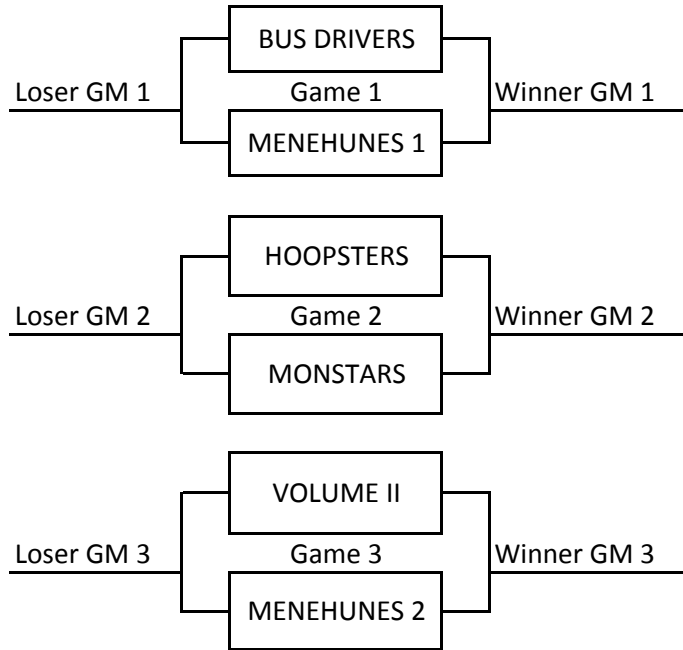

2016 Monica Quan Open Silver Division

8/5/2016, FRIDAY: Women Silver Division Schedule					
Time	Court	Game	Home Team	vs	Away Team
7:30 PM	B	1 WS	BUS DRIVERS	vs	MENEHUNES 1
8/6/2016, SATURDAY: Women Silver Division Schedule					
10:00 AM	C	2 WS	VOLUME II	vs	MENEHUNES 2
11:00 AM	C	3 WS	HOOPSTERS	vs	MONSTARS
3:00 PM	C	4 WS	Winner Game 1	vs	Winner Game 3
4:00 PM	C	5 WS	Loser Game 1	vs	Loser Game 3
8/7/2016, Women Silver Division Schedule					
Time	Court	Game	Home Team	vs	Away Team
9:00 AM	C	6 WS	Loser Game 3	vs	Loser Game 2
9:00 AM	A	7 WS	Winner Game 1	vs	Winner Game 2
11:00 PM	C	8 WS	Loser Game 1	vs	Loser Game 2
11:00 PM	A	9 WS	Winner Game 3	vs	Winner Game 2

Seeding/Tie Breaker
1. Overall Record
2. Head to Head
3. Point spread (Cap at 15points/game)
4. Least amount of points allowed vs tied teams.
5. Coin Toss