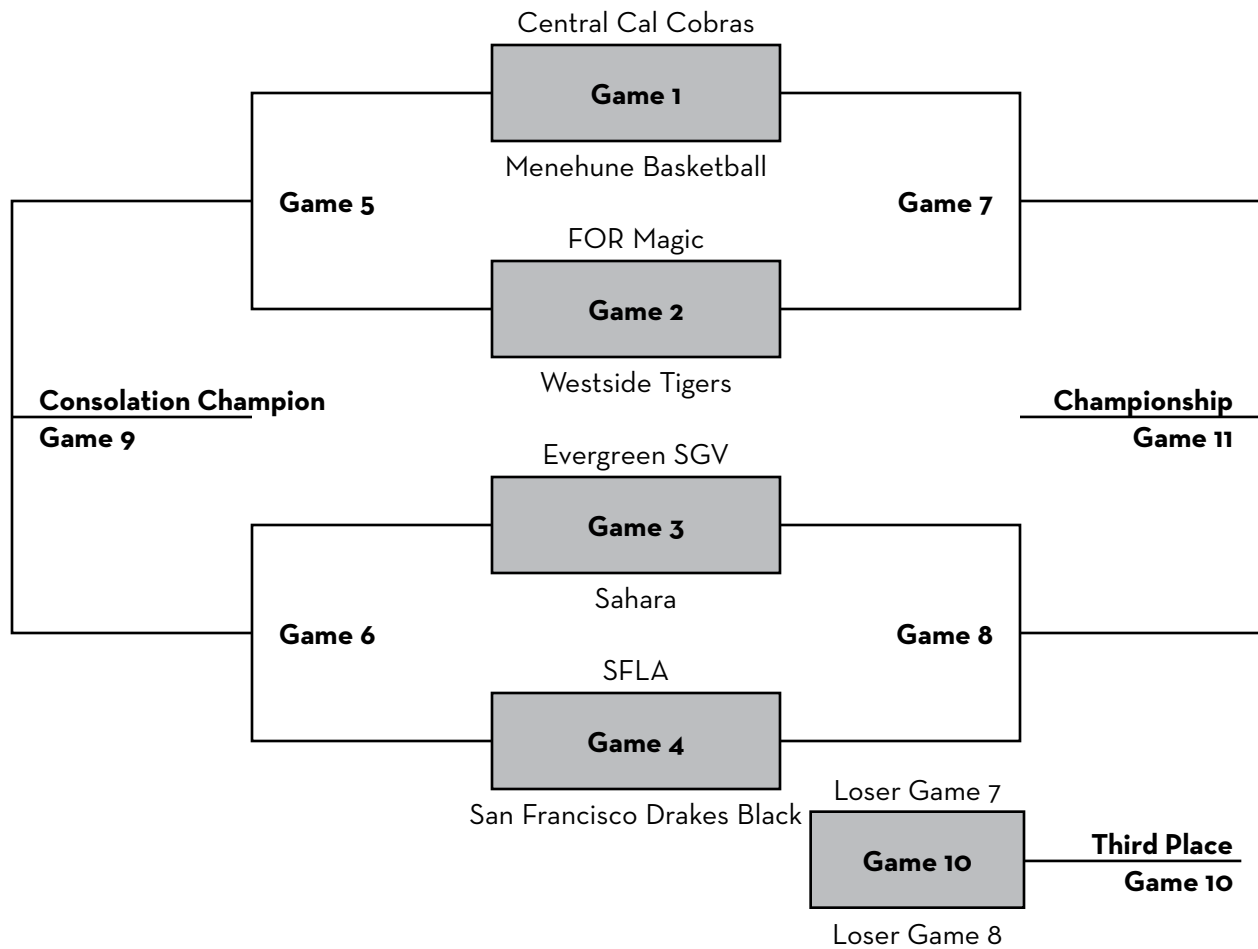

# Mens A Gold

## Saturday, May 28

Game	Time		Location
1	1:00 PM	Central Cal Cobras vs Menehune Basketball	PCC #2
2	2:00 PM	FOR Magic vs Westside Tigers	PCC #2
3	3:00 PM	Evergreen SGV vs Sahara	PCC #2
4	4:00 PM	SFLA vs San Francisco Drakes Black	PCC #2

## Sunday, May 29

5	9:00 AM	Loser Game 1 vs Loser Game 2	PCC #2
6	10:00 AM	Loser Game 3 vs Loser Game 4	PCC #2
7	11:00 AM	Winner Game 1 vs Winner Game 2	PCC #2
8	12:00 PM	Winner Game 3 vs Winner Game 4	PCC #2

## Monday, May 30

9	9:00 AM	Winner Game 5 vs Winner Game 6	PCC #2
10	10:00 AM	Loser Game 7 vs Loser Game 8	PCC #2
11	11:00 AM	Winner Game 7 vs Winner Game 8	PCC #2