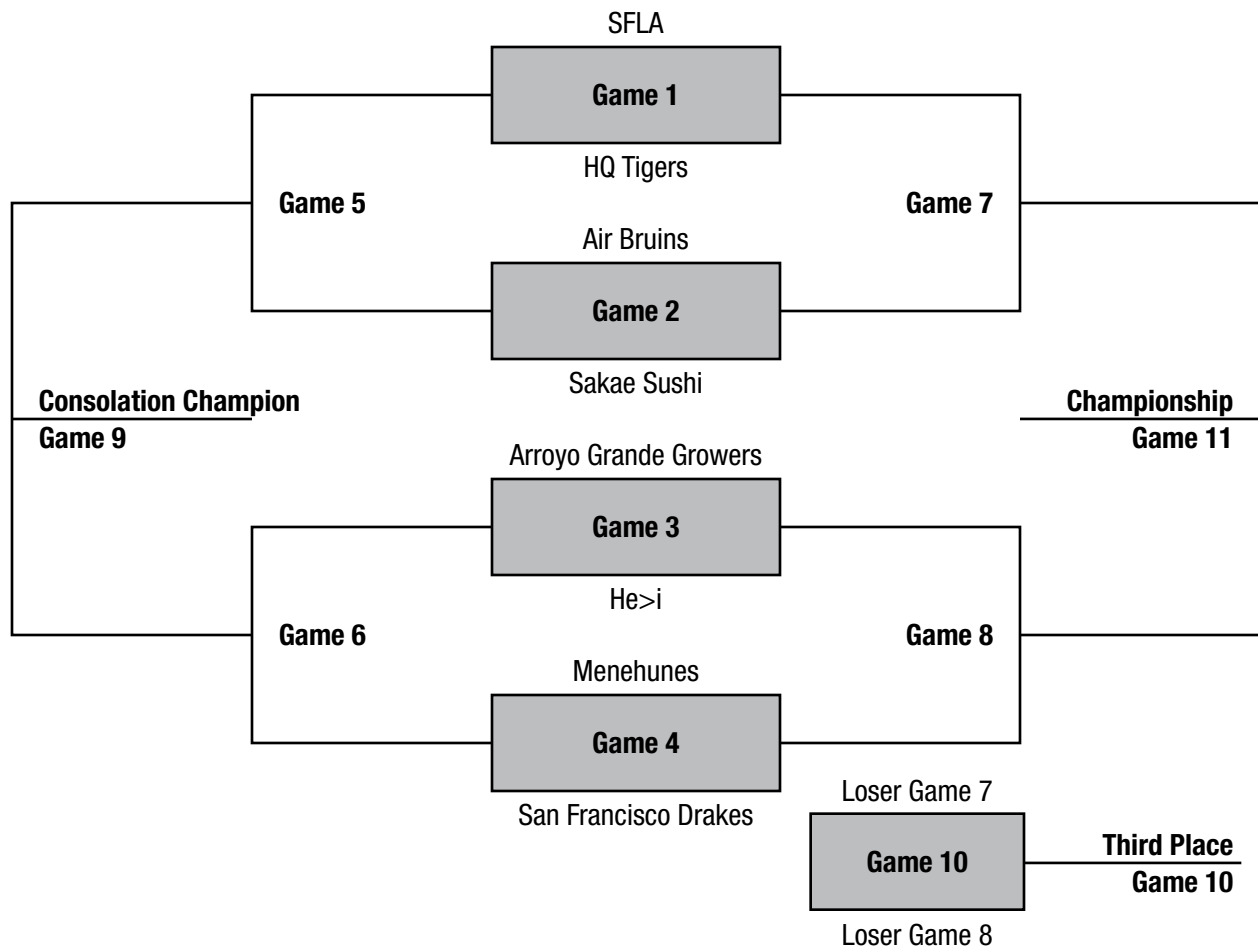

Mens A Bronze

Game	Time		Location
Saturday, May 28			
1	9:00 AM	SFLA vs. HQ Tigers	PCC #3
2	10:00 AM	Air Bruins vs. Sakae Sushi	PCC #3
3	11:00 AM	Arroyo Grande Growers vs. He>i	PCC #3
4	12:00 PM	Menehunes vs. San Francisco Drakes	PCC #3
Sunday, May 29			
5	9:00 AM	Loser Game 1 vs Loser Game 2	PCC #3
6	10:00 AM	Loser Game 3 vs Loser Game 4	PCC #3
7	11:00 AM	Winner Game 1 vs Winner Game 2	PCC #3
8	12:00 PM	Winner Game 3 vs Winner Game 4	PCC #3
Monday, May 30			
9	9:00 AM	Winner Game 5 vs Winner Game 6	PCC #3
10	10:00 AM	Loser Game 7 vs Loser Game 8	PCC #3
11	11:00 AM	Winner Game 7 vs Winner Game 8	PCC #3